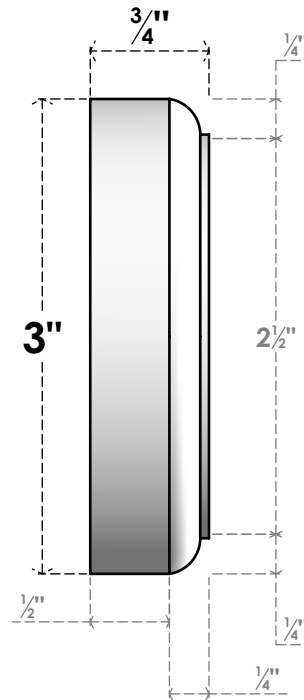

# ROSP030X030X075GRY14

3"W X 3"H X 3/4"P STANDARD GRAYSON SPIRAL ROSETTE WITH ROUNDED EDGE, ARCHITECTURAL GRADE PVC

**FRONT**

**SIDE**

EKENA MILLWORK  
2300 WEST MAIN ST.  
CLARKSVILLE, TX 75426  
TOLL FREE: 866-607-0453  
WWW.EKENAMILLWORK.COM

**NOTES**

1. INSTALLATION TO BE COMPLETED IN ACCORDANCE WITH MANUFACTURER'S SPECIFICATIONS.
2. DRAWING MAY NOT BE TO SCALE
3. THIS DRAWING IS INTENDED FOR DESIGN AND PLANNING PURPOSES ONLY.
4. ALL INFORMATION CONTAINED HEREIN WAS CURRENT AT THE TIME OF DEVELOPMENT BUT MUST BE REVIEWED AND APPROVED BY THE PRODUCT MANUFACTURER TO BE CONSIDERED ACCURATE.
5. ARCHITECTURAL GRADE PVC PRODUCTS ARE MADE FROM EXPANDED CELLULAR PVC AND COME NATURALLY WHITE BUT MAY BE PAINTED