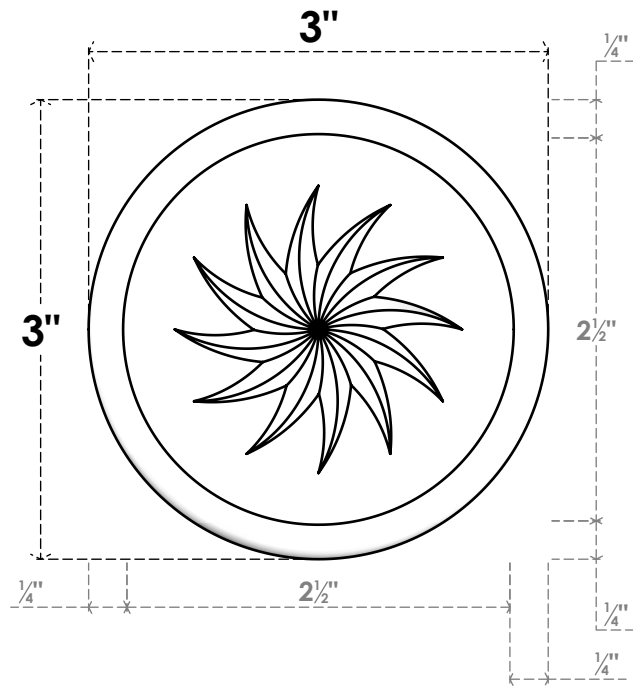

# ROSP030X030X075GRY14

3"W X 3"H X 3/4"P STANDARD GRAYSON SPIRAL ROSETTE WITH ROUNDED EDGE, ARCHITECTURAL GRADE PVC

**FRONT**

**SIDE**

EKENA MILLWORK  
2300 WEST MAIN ST.  
CLARKSVILLE, TX 75426  
TOLL FREE: 866-607-0453  
WWW.EKENAMILLWORK.COM

**NOTES**

1. INSTALLATION TO BE COMPLETED IN ACCORDANCE WITH MANUFACTURER'S SPECIFICATIONS.
2. DRAWING MAY NOT BE TO SCALE
3. THIS DRAWING IS INTENDED FOR DESIGN AND PLANNING PURPOSES ONLY.
4. ALL INFORMATION CONTAINED HEREIN WAS CURRENT AT THE TIME OF DEVELOPMENT BUT MUST BE REVIEWED AND APPROVED BY THE PRODUCT MANUFACTURER TO BE CONSIDERED ACCURATE.
5. ARCHITECTURAL GRADE PVC PRODUCTS ARE MADE FROM EXPANDED CELLULAR PVC AND COME NATURALLY WHITE BUT MAY BE PAINTED